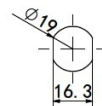

PRODUCT SHEET

Description:

Combi. Cam Lock "Jacks", 90DG, RH, $\varnothing 19 \times 16 \text{mm}$, CPL, Cam A04

Item number:

14.08.210-0

Units	Box	Carton	HS Code	Barcode
Pcs.	10	100	8301300000	
5704866045353				

RIGHT

HOLE SIZE FOR RIGHT/LEFT

HOLE SIZE FOR 180 DG TURN

Core turn direction

LEFT OR RIGHT - 90 DEGREE TURN

180 DEGREE TURN

EACH LOCKS TURNING DIRECTION CAN BE MODIFIED. THE TURNING DIRECTION IS DETERMINED BY THE POSITION OF A SMALL PIN/KNOB INSIDE THE LOCK.