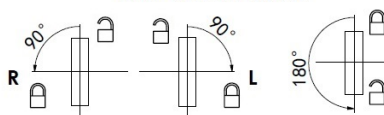

PRODUCT SHEET

Description:

Combi. Cam Lock "Jacks", 90DG, RH, $\varnothing 19 \times 16 \text{mm}$, CPL, Cam A04

Item number:

14.08.210-0

Units	Box	Carton	HS Code	Barcode
Pcs.	10	100	8301300000	
5704866045353				

RIGHT

HOLE SIZE FOR RIGHT/LEFT

HOLE SIZE FOR 180 DG TURN

Core turn direction

LEFT OR RIGHT - 90 DEGREE TURN

180 DEGREE TURN

EACH LOCKS TURNING DIRECTION CAN BE MODIFIED. THE TURNING DIRECTION IS DETERMINED BY THE POSITION OF A SMALL PIN/KNOB INSIDE THE LOCK.