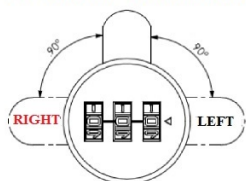

RIGHT

HOLE SIZE FOR RIGHT/LEFT

HOLE SIZE FOR 180 DG TURN

Core turn direction

LEFT OR RIGHT - 90 DEGREE TURN

180 DEGREE TURN

EACH LOCKS TURNING DIRECTION CAN BE MODIFIED. THE TURNING DIRECTION IS DETERMINED BY THE POSITION OF A SMALL PIN/KNOB INSIDE THE LOCK.