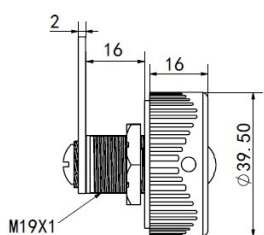

PRODUCT SHEET

Description:

Combi. Cam Lock "Jacks", 90DG, RH, $\varnothing 19 \times 16 \text{mm}$, CPL, Cam A04

Item number:

14.08.210-0

Units	Box	Carton	HS Code	Barcode
Pcs.	10	100	8301300000	
5704866045353				

RIGHT

HOLE SIZE FOR RIGHT/LEFT

HOLE SIZE FOR 180 DG TURN

Core turn direction

LEFT OR RIGHT - 90 DEGREE TURN

180 DEGREE TURN

EACH LOCKS TURNING DIRECTION CAN BE MODIFIED. THE TURNING DIRECTION IS DETERMINED BY THE POSITION OF A SMALL PIN/KNOB INSIDE THE LOCK.