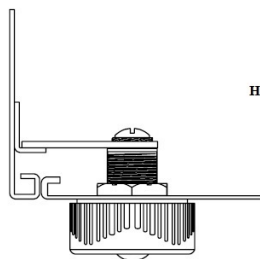

PRODUCT SHEET

Description:

Combi. Cam Lock "Jacks", 90DG, RH, $\varnothing 19 \times 16 \text{mm}$, CPL, Cam A04

Item number:

14.08.210-0

Units	Box	Carton	HS Code	Barcode
Pcs.	10	100	8301300000	
5704866045353				

RIGHT

HOLE SIZE FOR RIGHT/LEFT

HOLE SIZE FOR 180 DG TURN

Core turn direction

LEFT OR RIGHT - 90 DEGREE TURN

180 DEGREE TURN

EACH LOCKS TURNING DIRECTION CAN BE MODIFIED. THE TURNING DIRECTION IS DETERMINED BY THE POSITION OF A SMALL PIN/KNOB INSIDE THE LOCK.