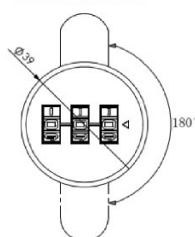

PRODUCT SHEET

Description:

Combi. Cam Lock "Jacks", 90DG, RH, $\varnothing 19 \times 16 \text{mm}$, CPL, Cam A04

Item number:

14.08.210-0

Units	Box	Carton	HS Code	Barcode
Pcs.	10	100	8301300000	
5704866045353				

RIGHT

HOLE SIZE FOR RIGHT/LEFT

HOLE SIZE FOR 180 DG TURN

Core turn direction

LEFT OR RIGHT - 90 DEGREE TURN

180 DEGREE TURN

EACH LOCKS TURNING DIRECTION CAN BE MODIFIED. THE TURNING DIRECTION IS DETERMINED BY THE POSITION OF A SMALL PIN/KNOB INSIDE THE LOCK.